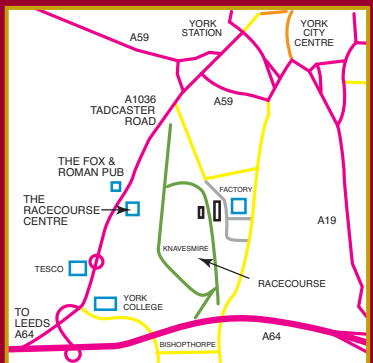

LOCATION

Set in a peaceful, secure location overlooking the famous York Racecourse and surrounded by mature gardens the Racecourse Centre is the perfect place to relax after enjoying a day in the historic City of York. The Racecourse Centre is 1.4 miles from York railway station, approximately a 30 minute walk. We are on 3 local and regular bus routes.

ACCOMMODATION (MODERN 2 STOREY BUILDING)

21 x twin bedded rooms. Each with a wash basin and toilet ensuite. Separate shower facilities. The rooms can be easily converted into 4 bedded rooms by unfolding 2 bunk beds from the wall.

ANNEXE (SINGLE STOREY BUILDING)

Singles, twins and 2 large dormitory rooms. Each with a wash basin. Separate toilet & shower facilities.

DINING

The spacious dining room can seat 100 people. Self service catering is provided. Special dietary requests can be catered for by our experienced staff when arranged in advance.

LOUNGE - FIRST FLOOR

There is a large lounge (150m²) on the first floor for receptions, meetings or leisure. No lift access.

CONFERENCES - FIRST FLOOR

Our meeting room (150m²) can seat 90 delegates theatre style, 50 delegates classroom style or 30 delegates boardroom style. Lunches, tea/coffees etc can all be provided. No lift access.

PARKING

Plenty of free secure parking is available for coaches and cars.

RESERVATIONS

Please see our website or contact us for prices & more booking information.

HOW TO CONTACT US

THE RACECOURSE CENTRE

York Racecourse Ltd, The Racecourse, York, YO23 1EX

T: 01904 620911, EXT 284 F: 01904 611301

E: info@racecoursecentre.co.uk www.racecoursecentre.co.uk